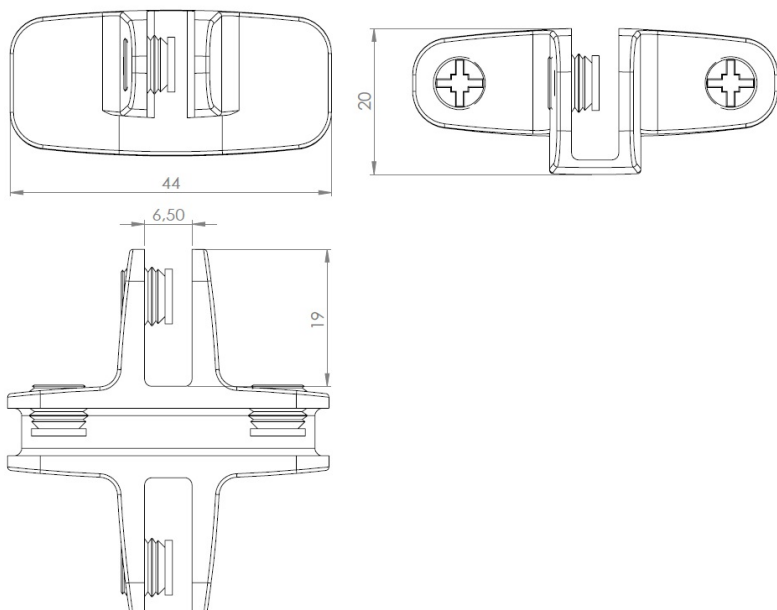

PRODUCT SHEET

Description:

Glass connector "Passion" Closed, 4-way,90DG,CPL,W/Metal Screws W/Soft Tip, f/Glass Thickness 4-6mm

Item number:

22.10.144-0

Units	Box	Carton	HS Code	Barcode
Pcs.	12	120	8302420090	 5704866109147